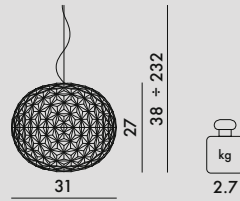

9390/9391

9386/B9386/U9386/Z9386

9385/B9385/Z9385 – U9385
WITH DIMMER ON/OFF

FRAME

Polished or painted die-cast aluminium

DIFFUSER

Transparent or mass-dyed thermoplastic technopolymer

Intertek
9391
U9386
U9385

9390/9391	1	4.2	0.05	39X33X39
9386/B/U/Z	1	4.08	0.05	39X39X33
9385/B/U/Z	1	4.72	0.094	39X55X44