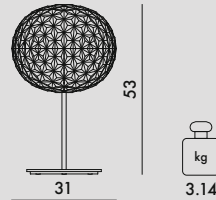

9390/9391

9386/B9386/U9386/Z9386

9385/B9385/Z9385 – U9385
WITH DIMMER ON/OFF

FRAME

Polished or painted die-cast aluminium

DIFFUSER

Transparent or mass-dyed thermoplastic technopolymer

Intertek
9391
U9386
U9385

9390/9391	1	4.2	0.05	39X33X39
9386/B/U/Z	1	4.08	0.05	39X39X33
9385/B/U/Z	1	4.72	0.094	39X55X44