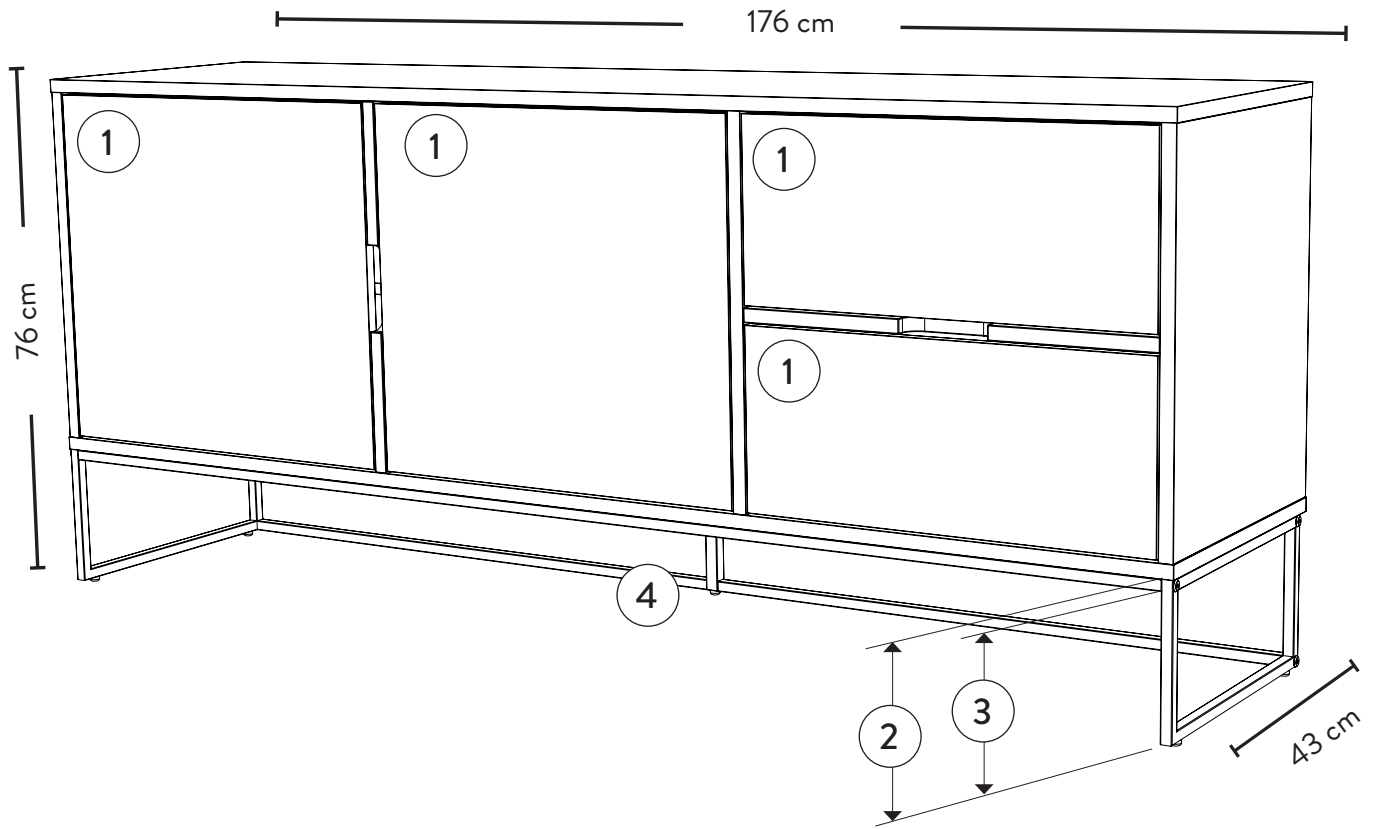

DETAIL DIMENSIONS

2344

- ① DOOR compartments; WIDTH 56cm x HEIGHT 51cm x DEPTH 42cm
- ② DRAWER compartments; WIDTH 56cm x HEIGHT 32cm x DEPTH 39cm
- ③ leg assembly, TOTAL HEIGHT 21cm
- ④ leg assembly, FLOOR TO CROSSBAR HEIGHT 19cm
- ⑤ leg assembly, WIDTH BETWEEN LEGS 173cm