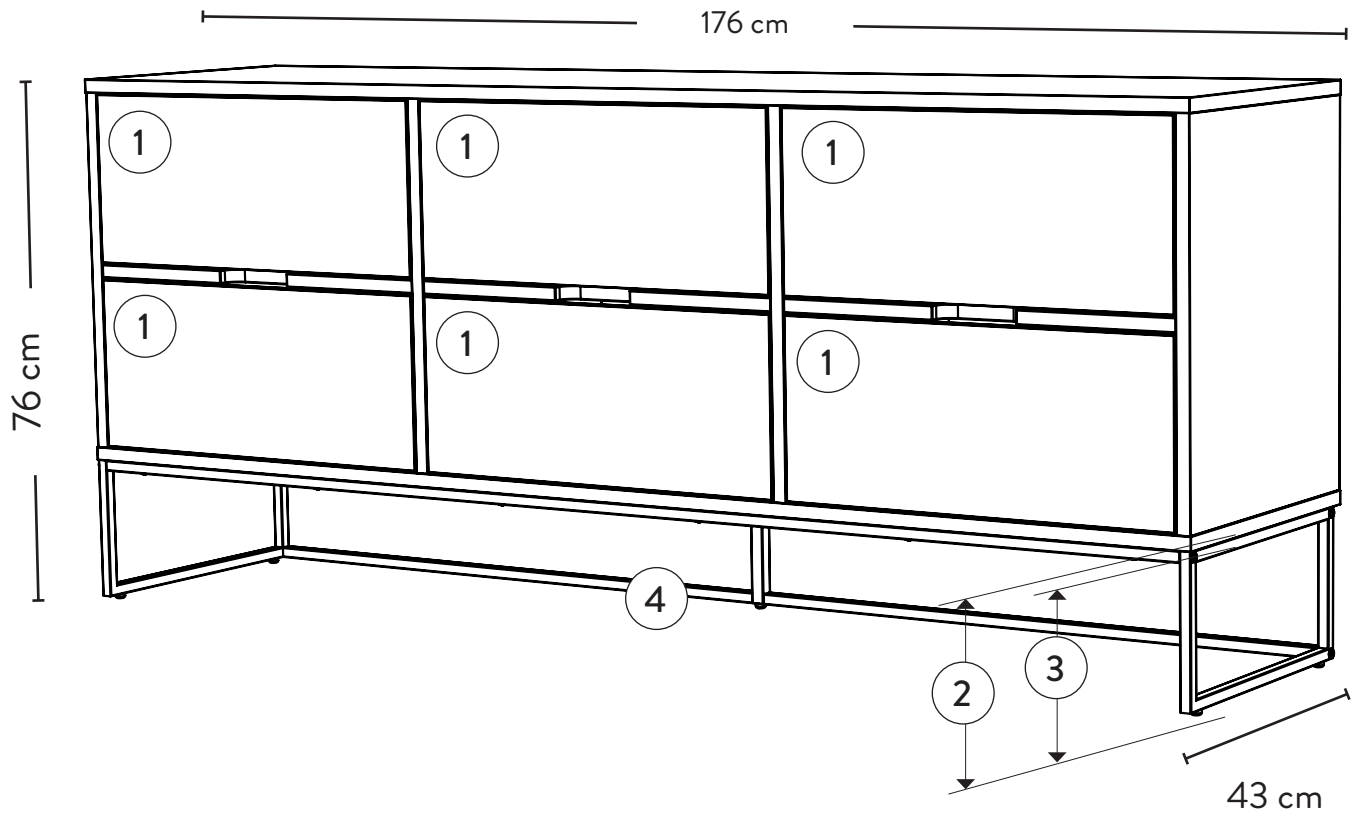

# DETAIL DIMENSIONS

## 2346

- ① inner compartments; WIDTH 56cm x HEIGHT 32cm x DEPTH 39cm
- ② leg assembly, TOTAL HEIGHT 21cm
- ③ leg assembly, FLOOR TO CROSSBAR HEIGHT 19cm
- ④ leg assembly, WIDTH BETWEEN LEGS 173cm