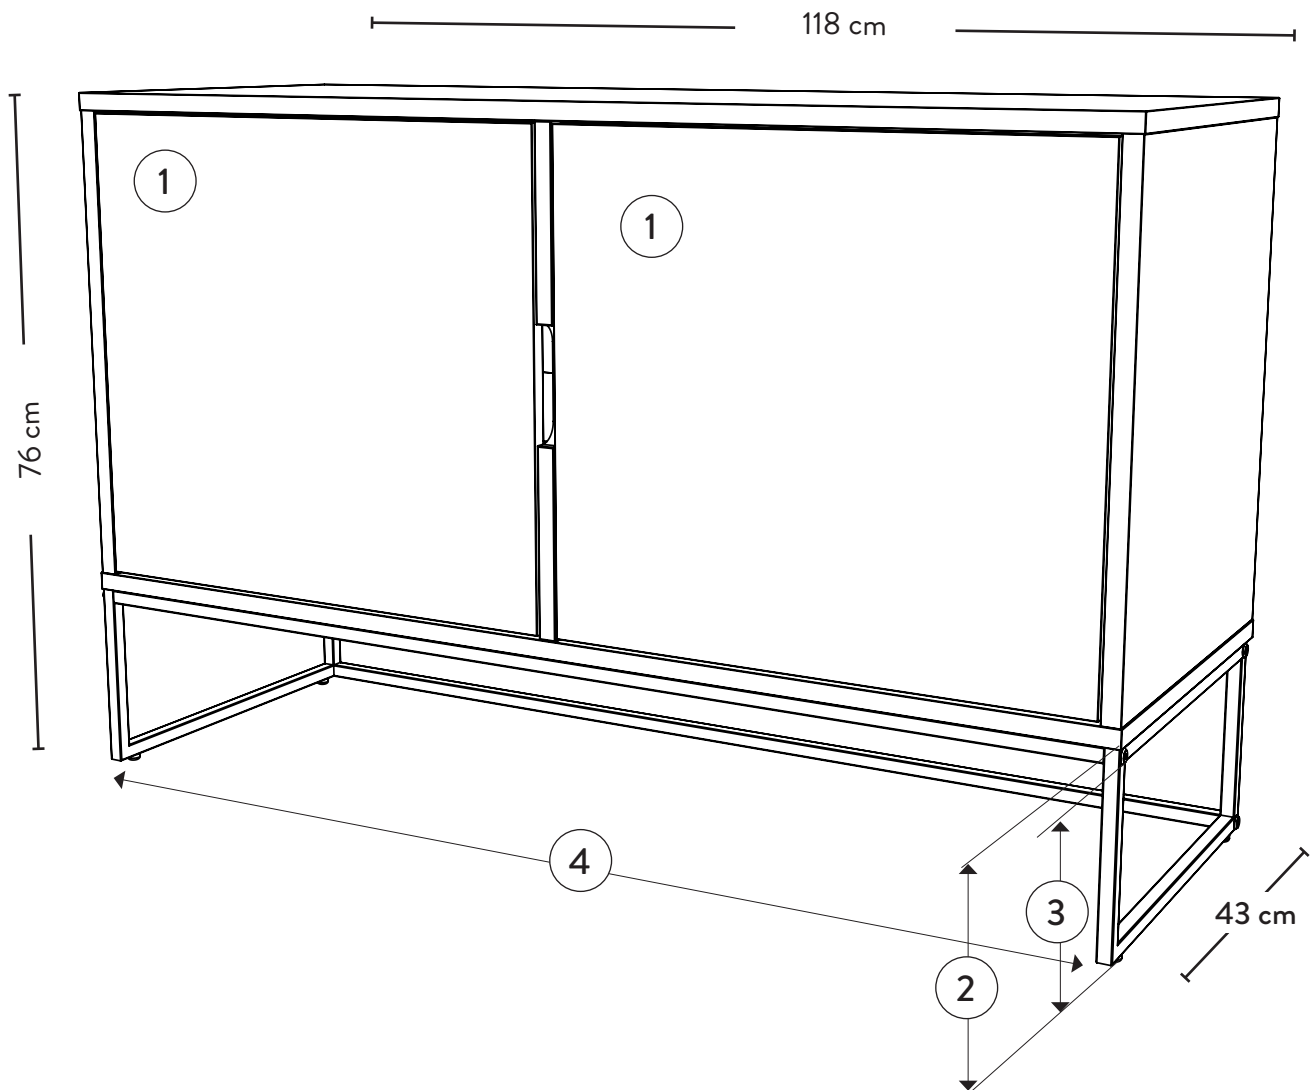

# DETAIL DIMENSIONS

## 2352

- ① inner compartments; WIDTH 56cm x HEIGHT 51cm x DEPTH 39cm
- ② leg assembly, TOTAL HEIGHT 21cm
- ③ leg assembly, FLOOR TO CROSSBAR HEIGHT 19cm
- ④ leg assembly, WIDTH BETWEEN LEGS 115cm